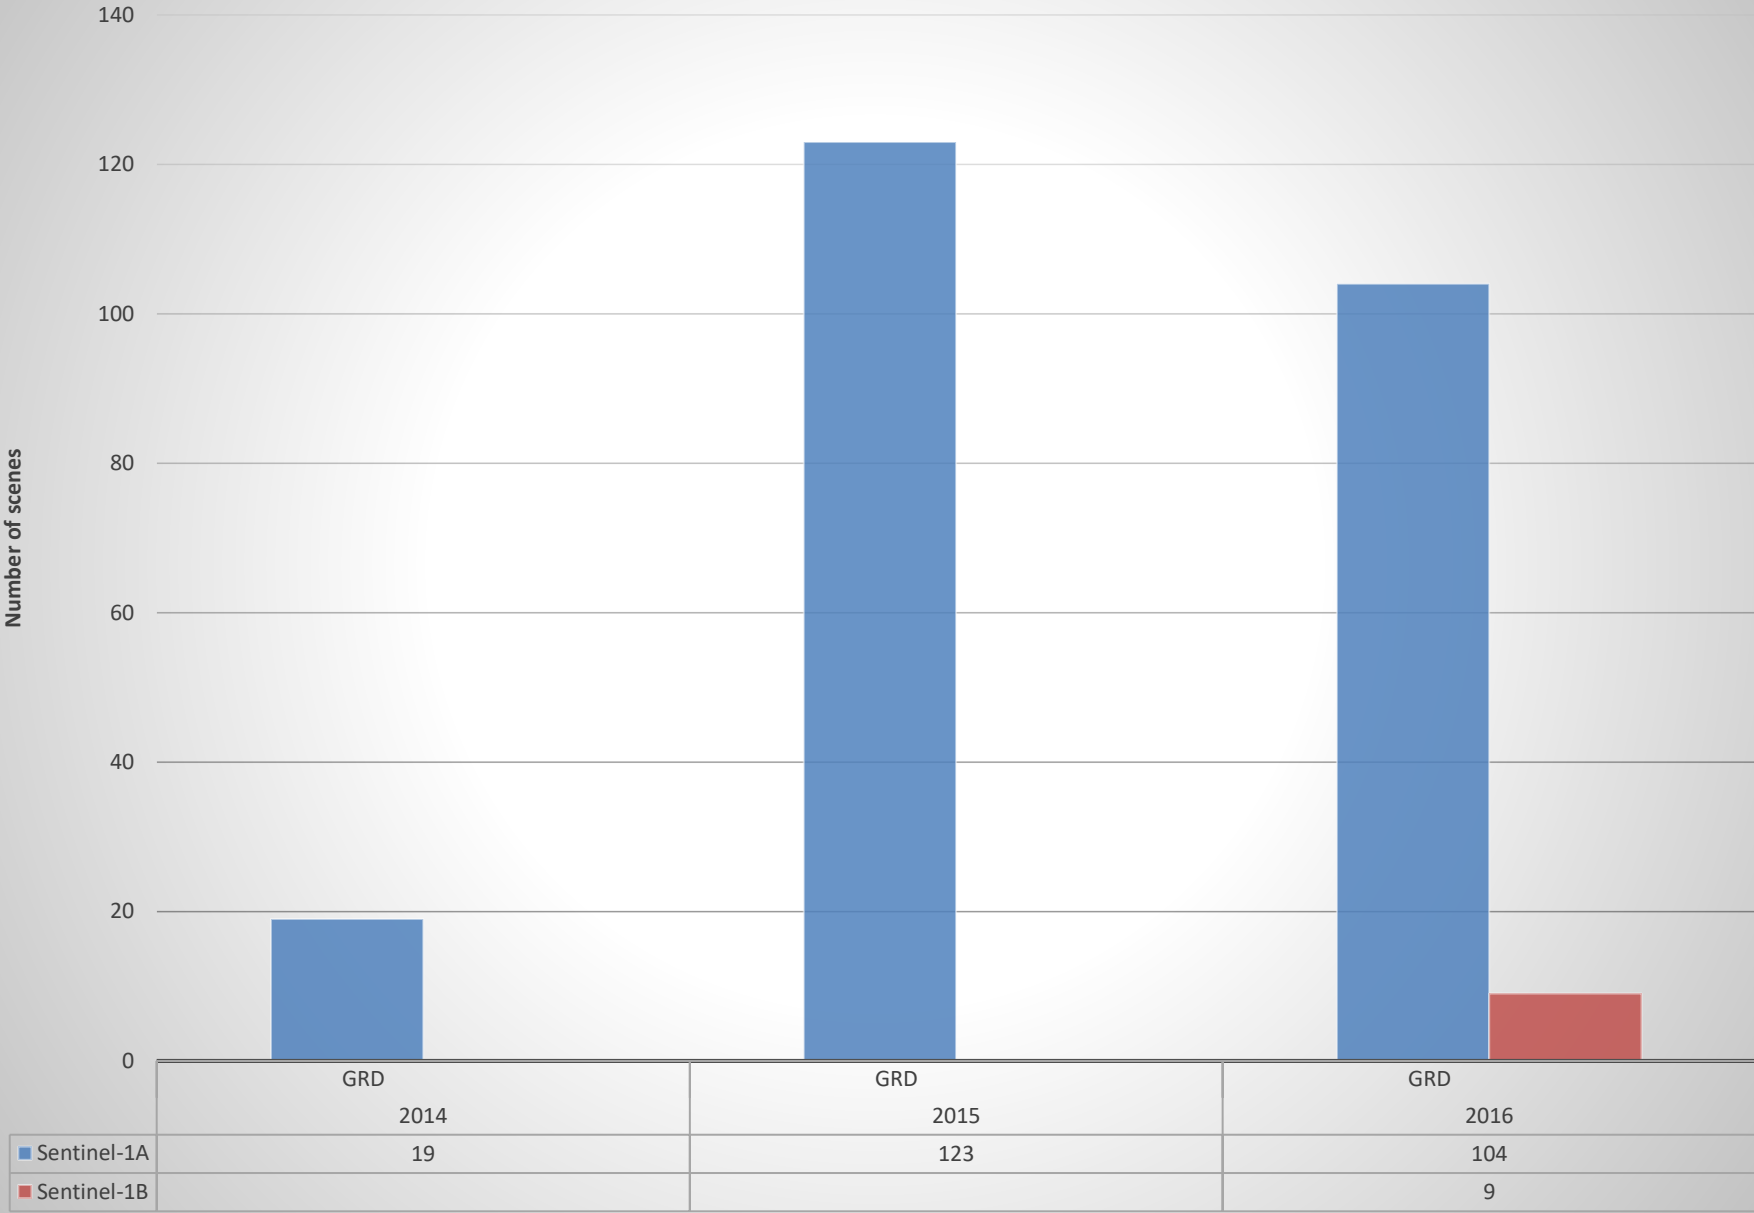

Sentinel-1 Coverage of El Salvador

Count of Year		Mission		
Year	Processing Level	Sentinel-1A	Sentinel-1B	Grand Total
2014		19		19
	GRD	19		19
2015		123		123
	GRD	123		123
2016		104	9	113
	GRD	104	9	113
Grand Total		246	9	255